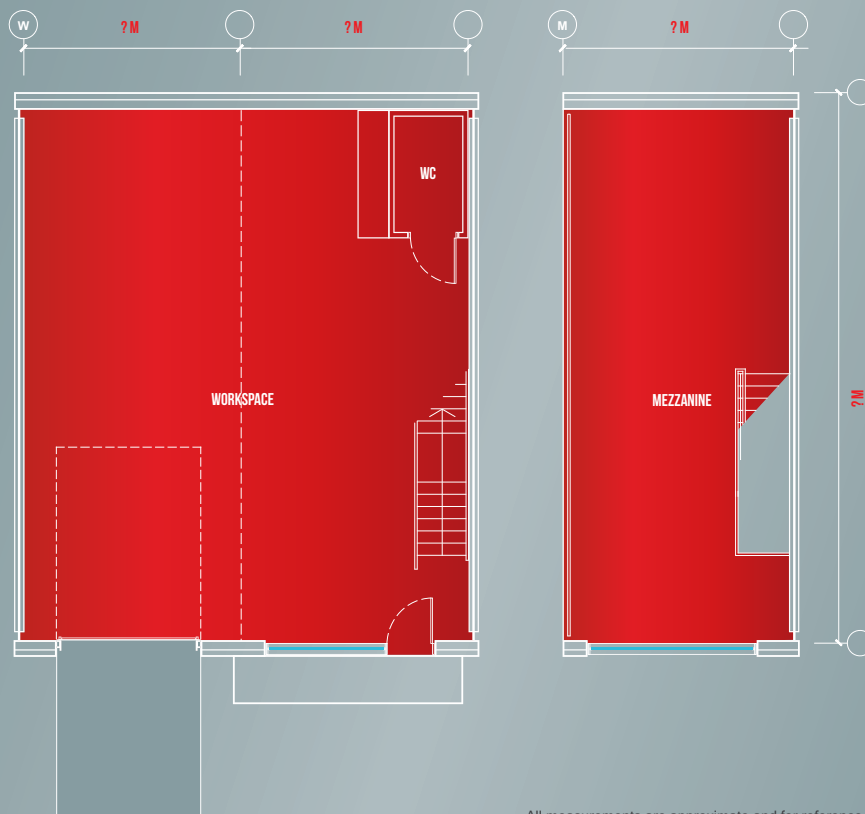

BAUER GROUP

PREMIUM SPECIFICATION

FULL DETAILS SHOWN IN THE BROCHURE AND ONLINE

AREA 2,350 SQFT (218 SQM)

RENT PCM 2,840
 RENT PA 34,075
 SERVICE CHG PA 2,350

COSTS SHOWN ARE GBP PER UNIT BASED ON STANDARD TERMS

TO LET WORKSPACES 8-9 PREMIUM SPECIFICATION

s2w-redruth.uk/the-park

FLOOR PLAN.

LEFT AND RIGHT HAND FORMAT WORKSPACES ARE AVAILABLE. SEE SITE PLAN.

All measurements are approximate and for reference only.

SITE PLAN.

LIGHT SPECIFICATION

FULL DETAILS SHOWN IN THE BROCHURE AND ONLINE

AREA 2,350 SQFT (218 SQM)

RENT PCM 2,644
 RENT PA 31,725
 SERVICE CHG PA 2,350

COSTS SHOWN ARE GBP PER UNIT BASED ON STANDARD TERMS

TO LET WORKSPACES 8-9 LIGHT SPECIFICATION

s2w-redruth.uk/the-park

FLOOR PLAN.

LEFT AND RIGHT HAND FORMAT WORKSPACES ARE AVAILABLE. SEE SITE PLAN.

All measurements are approximate and for reference only.

SITE PLAN.