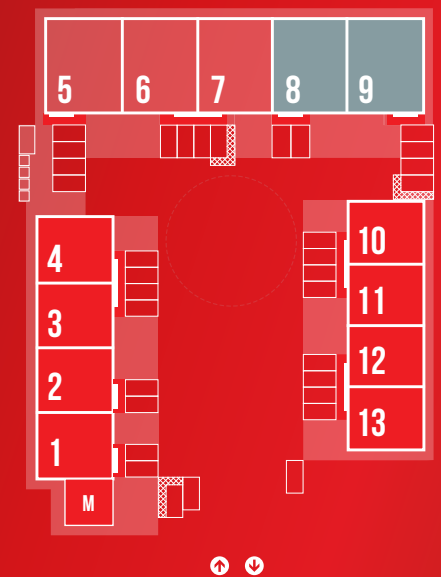

BAUER GROUP

PREMIUM SPECIFICATION

FULL DETAILS SHOWN IN THE BROCHURE AND ONLINE

AREA 2,350 SQFT (218 SQM)

RENT PCM 2,840
 RENT PA 34,075
 SERVICE CHG PA 2,350

COSTS SHOWN ARE GBP PER UNIT BASED ON STANDARD TERMS

TO LET WORKSPACES 8-9 PREMIUM SPECIFICATION

s2w-redruth.uk/the-park

FLOOR PLAN.

LEFT AND RIGHT HAND FORMAT WORKSPACES ARE AVAILABLE. SEE SITE PLAN.

All measurements are approximate and for reference only.

SITE PLAN.

LIGHT SPECIFICATION

FULL DETAILS SHOWN IN THE BROCHURE AND ONLINE

AREA 2,350 SQFT (218 SQM)

RENT PCM 2,644
 RENT PA 31,725
 SERVICE CHG PA 2,350

COSTS SHOWN ARE GBP PER UNIT BASED ON STANDARD TERMS

TO LET WORKSPACES 8-9 LIGHT SPECIFICATION

s2w-redruth.uk/the-park

FLOOR PLAN.

LEFT AND RIGHT HAND FORMAT WORKSPACES ARE AVAILABLE. SEE SITE PLAN.

All measurements are approximate and for reference only.

SITE PLAN.