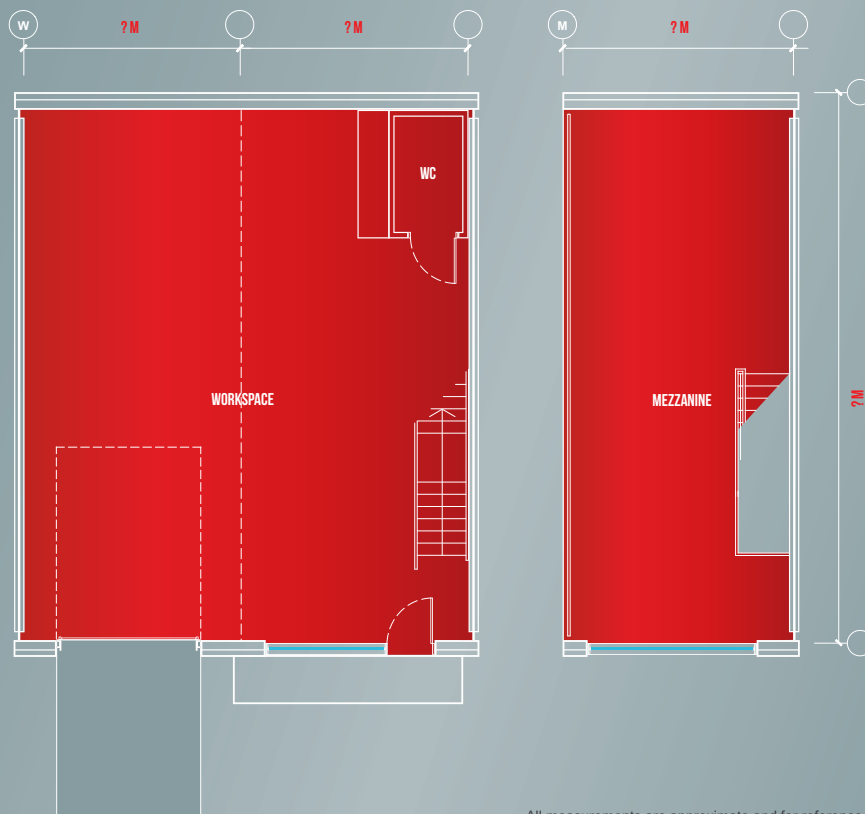

BAUER GROUP

PREMIUM SPECIFICATION

FULL DETAILS SHOWN IN THE BROCHURE AND ONLINE

AREA 2,350 SQFT (218 SQM)

RENT PCM 2,840
 RENT PA 34,075
 SERVICE CHG PA 2,350

COSTS SHOWN ARE GBP PER UNIT BASED ON STANDARD TERMS

TO LET WORKSPACES 8-9 PREMIUM SPECIFICATION

s2w-redruth.uk/the-park

FLOOR PLAN.

LEFT AND RIGHT HAND FORMAT WORKSPACES ARE AVAILABLE. SEE SITE PLAN.

All measurements are approximate and for reference only.

SITE PLAN.

LIGHT SPECIFICATION

FULL DETAILS SHOWN IN THE BROCHURE AND ONLINE

AREA 2,350 SQFT (218 SQM)

RENT PCM 2,644
 RENT PA 31,725
 SERVICE CHG PA 2,350

COSTS SHOWN ARE GBP PER UNIT BASED ON STANDARD TERMS

TO LET WORKSPACES 8-9 LIGHT SPECIFICATION

s2w-redruth.uk/the-park

FLOOR PLAN.

LEFT AND RIGHT HAND FORMAT WORKSPACES ARE AVAILABLE. SEE SITE PLAN.

All measurements are approximate and for reference only.

SITE PLAN.