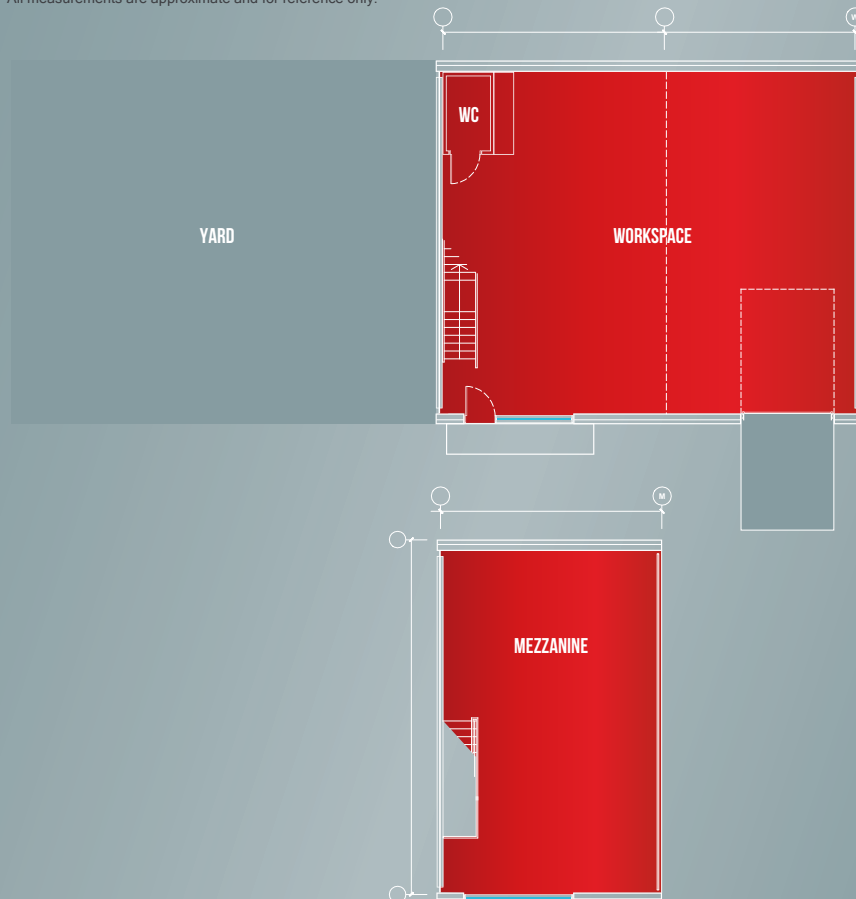

## LIGHT SPECIFICATION

FULL DETAILS SHOWN IN THE BROCHURE AND ONLINE

AREA 3,874 SQFT (360 SQM)  
YARD 3,627 SQFT (337 SQM)

RENT PCM 6,167  
RENT PA 74,000  
SERVICE CHG PA 3,874

COSTS SHOWN ARE GBP PER UNIT BASED ON STANDARD TERMS

# TO LET WORKSPACE 7 LIGHT SPECIFICATION

[s2w-redruth.uk/the-park](http://s2w-redruth.uk/the-park)

## FLOOR PLAN.

All measurements are approximate and for reference only.

## SITE PLAN.