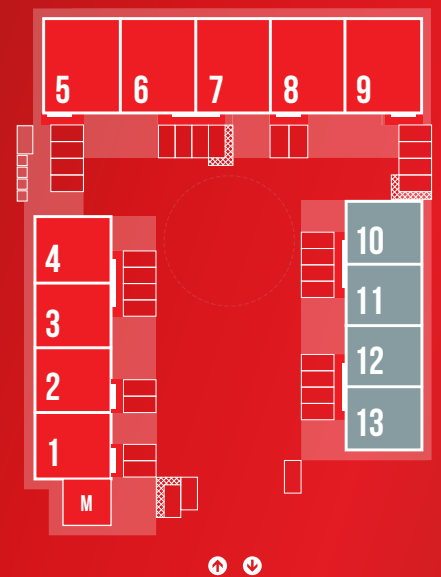

BAUER GROUP

LIGHT SPECIFICATION

FULL DETAILS SHOWN IN THE BROCHURE AND ONLINE

AREA 1,500 SQFT (139 SQM)

RENT PCM 1,688
 RENT PA 20,250
 SERVICE CHG PA 1,500

COSTS SHOWN ARE GBP PER UNIT BASED ON STANDARD TERMS

TO LET WORKSPACES 10-13 LIGHT SPECIFICATION

s2w-redruth.uk/the-park

FLOOR PLAN.

LEFT AND RIGHT HAND FORMAT WORKSPACES ARE AVAILABLE. SEE SITE PLAN.

SITE PLAN.

All measurements are approximate and for reference only.