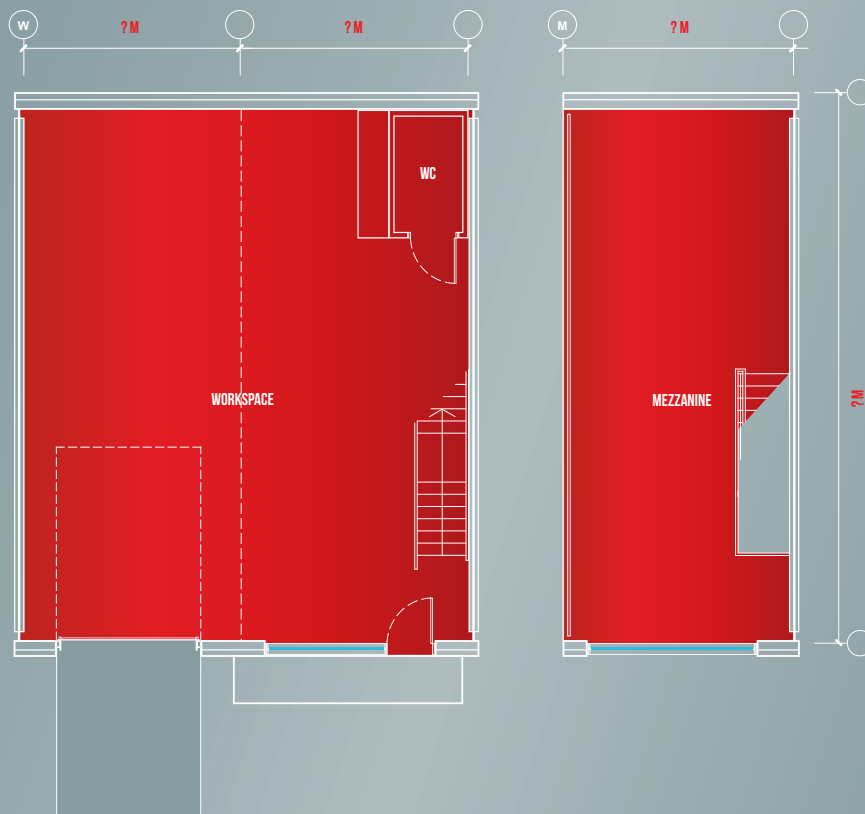

BAUER GROUP

LIGHT SPECIFICATION

FULL DETAILS SHOWN IN THE BROCHURE AND ONLINE

AREA 1,500 SQFT (139 SQM)

RENT PCM 1,688
 RENT PA 20,250
 SERVICE CHG PA 1,500

COSTS SHOWN ARE GBP PER UNIT BASED ON STANDARD TERMS

TO LET WORKSPACES 10-13 LIGHT SPECIFICATION

s2w-redruth.uk/the-park

FLOOR PLAN.

LEFT AND RIGHT HAND FORMAT WORKSPACES ARE AVAILABLE. SEE SITE PLAN.

SITE PLAN.

All measurements are approximate and for reference only.